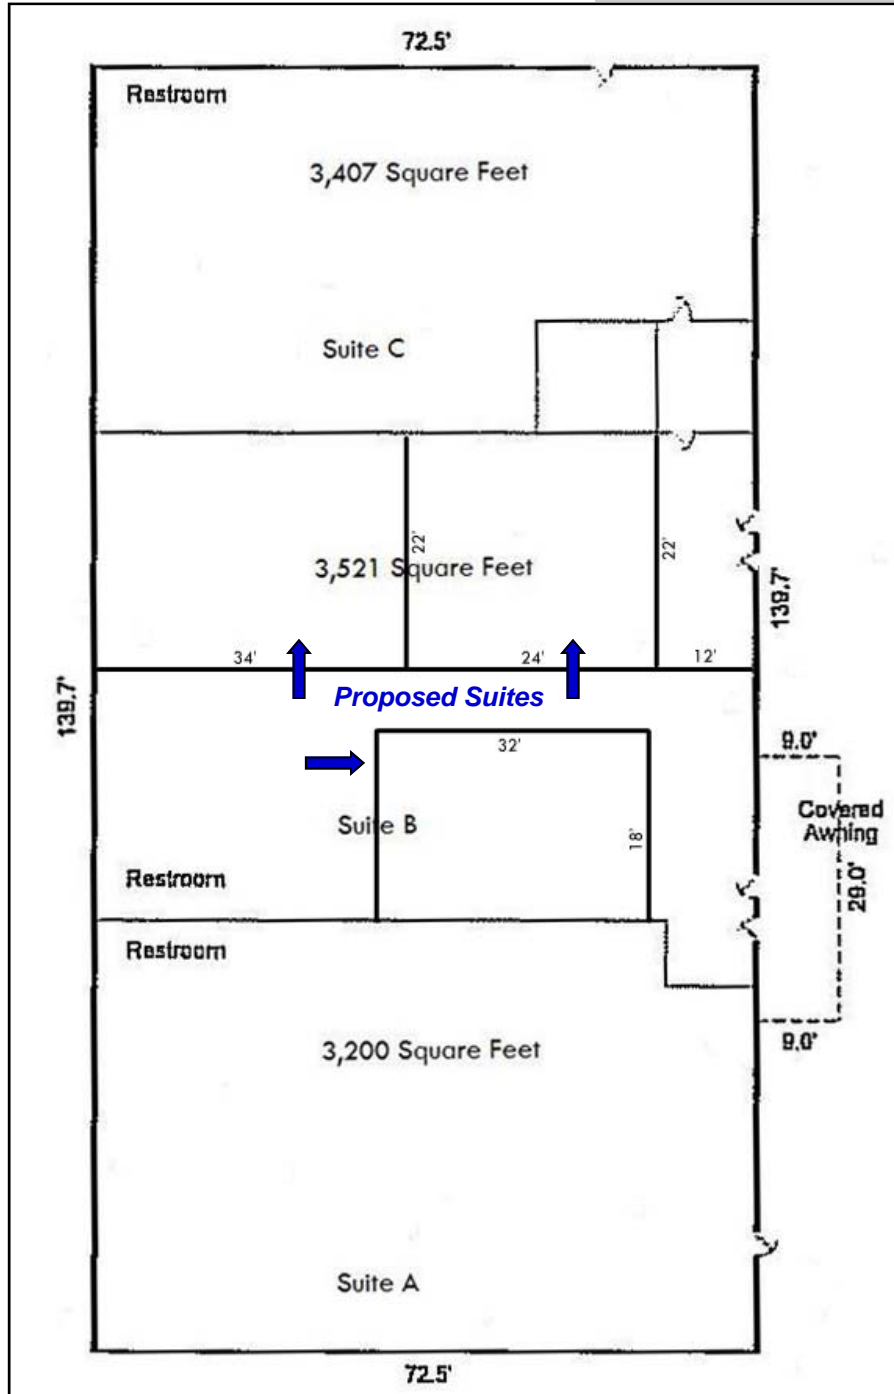

Mercer Company

FOR SALE/LEASE 10,128 SQUARE FEET

701 Oak Street | Graham | TX | 75247

Mercer Company
1431 Greenway Drive
Suite 350
Irving, TX 75038
www.mercer-company.com

Phone: 214.630.7010x21
Mobile: 214.680.7010
jmerc@merc.com

Jeff Mercer