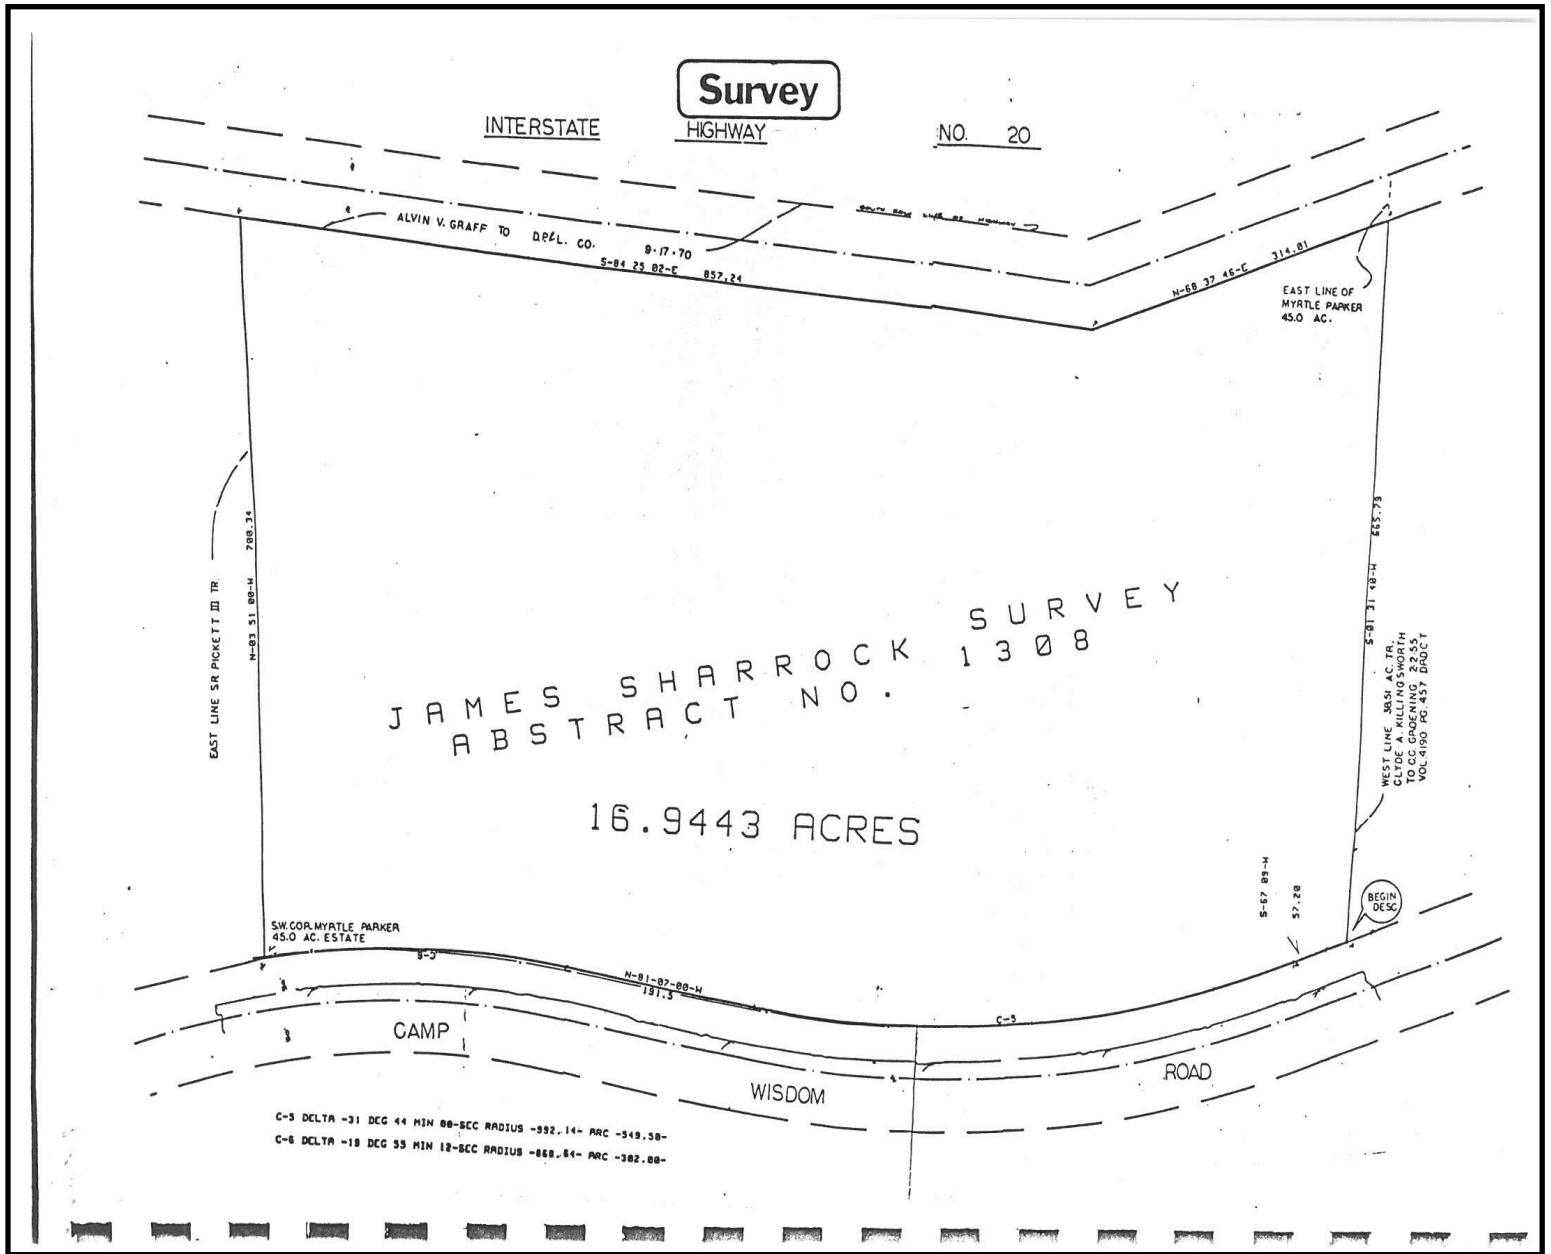

FOR SALE: 16.987 ACRES

7401 W. CAMP WISDOM ROAD, DALLAS, TX 75236

INDUSTRIAL REAL ESTATE BROKERAGE

WWW.MERCER-COMPANY.COM

DETAILS

AVAILABLE FOR SALE

- ◆ LAND: 16.987 ACRES (GROSS) / 10.506 ACRES (NET)
- ◆ ZONING: MF - 2
- ◆ INTERSTATE - 20 FRONTAGE
- ◆ 2 TRACTS CAN BE SEPARATELY DEVELOPED

JEREMY MERCER
CELL 214.682.3447
JEREMY@MERCER-COMPANY.COM

FOR SALE: 16.987 ACRES

7401 W. CAMP WISDOM ROAD, DALLAS, TX 75236

INDUSTRIAL REAL ESTATE BROKERAGE

WWW.MERCER-COMPANY.COM

The information contained herein has been given to us by the owner of the property or other sources we deem reliable. We have no reason to doubt its accuracy, but we do not guarantee it. All information should be verified before purchase or lease.